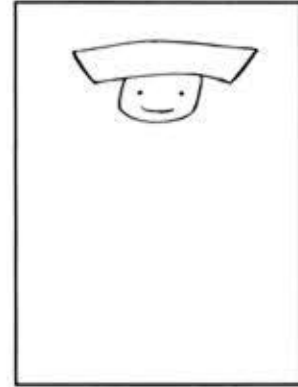

## How to draw Madeline

Step 1:  
Draw her head

Step 2:  
Add her face

Step 3:  
Add brim of her hat

Step 4:  
Add the top of her hat

Step 5:  
Add the bow to her hat

Step 6:  
Add her hair

Step 7:  
Add her collar, tie and  
arms