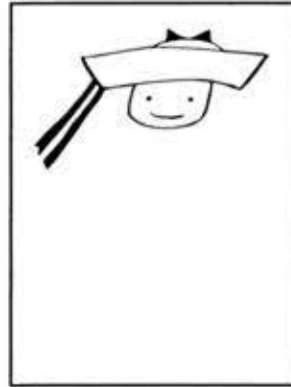

## How to draw Madeline

Step 1:  
Draw her head

Step 2:  
Add her face

Step 3:  
Add brim of her hat

Step 4:  
Add the top of her hat

Step 5:  
Add the bow to her hat

Step 6:  
Add her hair

Step 7:  
Add her collar, tie and  
arms