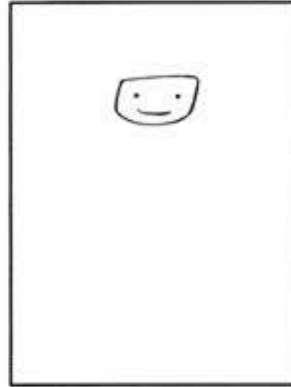

## How to draw Madeline

Step 1:  
Draw her head

Step 2:  
Add her face

Step 3:  
Add brim of her hat

Step 4:  
Add the top of her hat

Step 5:  
Add the bow to her hat

Step 6:  
Add her hair

Step 7:  
Add her collar, tie and  
arms