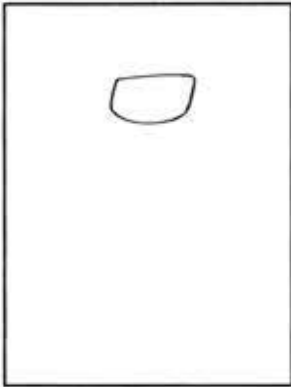

## How to draw Madeline

Step 1:  
Draw her head

Step 2:  
Add her face

Step 3:  
Add brim of her hat

Step 4:  
Add the top of her hat

Step 5:  
Add the bow to her hat

Step 6:  
Add her hair

Step 7:  
Add her collar, tie and  
arms